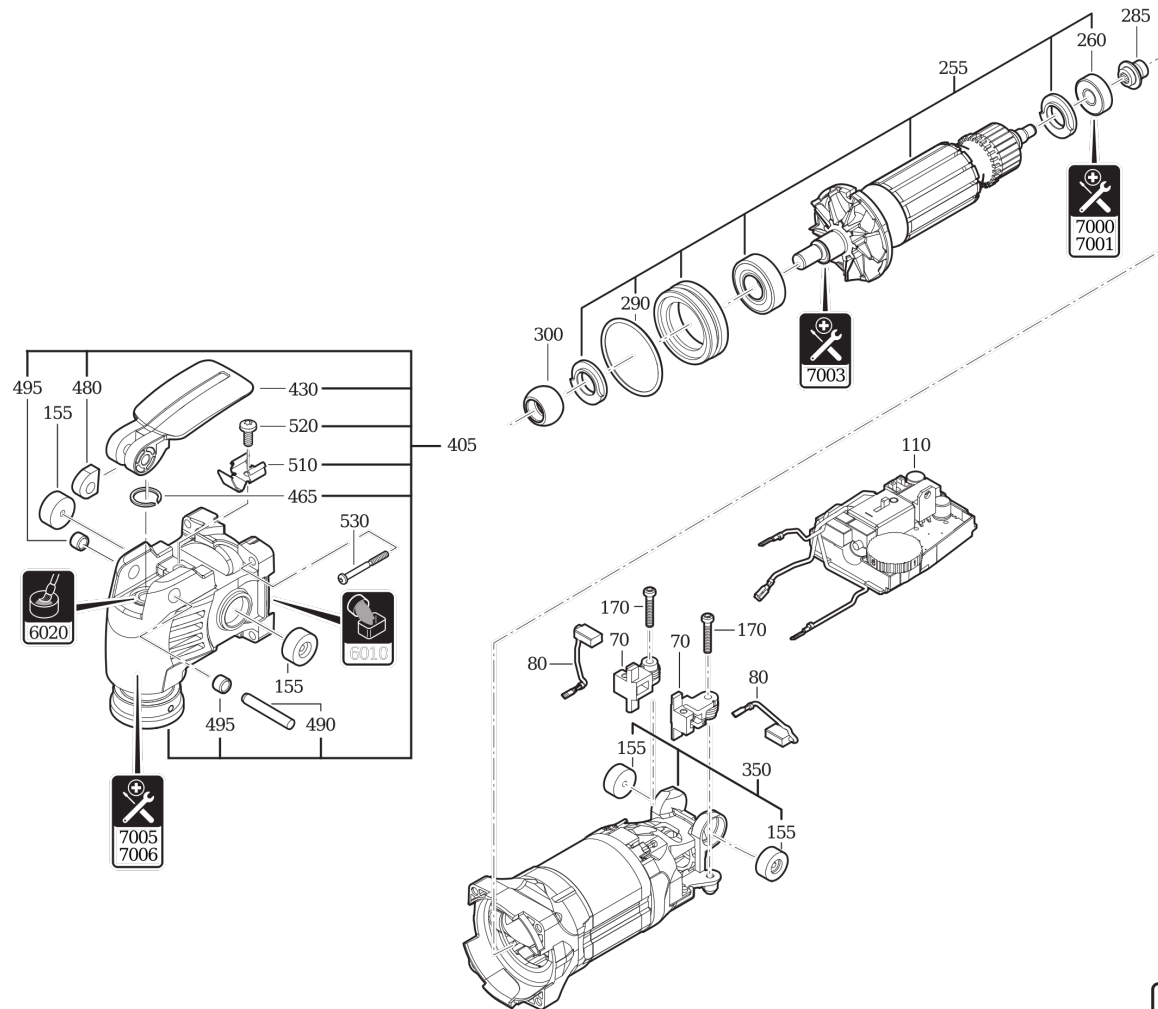

Type: MM700MAX (50-60 Hz, 220-230 V)
Part no.: 72296824230

Item	Part no.	Designation	Quantity	Status
10	31901234099	Motor housing	1	*
30	32805315000	Slide switch	1	*
70	30712087015	Brush holder	2	*
80	30711157000	Carbon brush	2	*
110	30762535990	Speed setting switch	1	*
130	32431045000	Cable clamping piece	1	*
155	31415110000	Pressure piece	4	*
160	43074010000	Screw	9	*
170	43074002000	Screw	2	*
180	30707350010	Cable with plug	1	*
190	31413233000	Cable grommet	1	*
255	53278008230	Armature	1	*
260	41701001260	Grooved ball bearing	1	*
285	32172014020	Magnet	1	*
290	40612000004	Sealing ring	1	*
300	41706000004	Needle bearing	1	*
350	52278051230	Stator	1	*
405	31508299030	Tool head	1	*
430	34300000013	Lever	1	*
465	42615110009	Circlip	1	*
480	33218150000	Eccentric ring	1	*
490	40242043008	Pin	1	*
495	30507220000	Bush	2	*
510	30907069000	Locking spring	1	*
520	43064023045	Fillister head screw	1	*

Type: MM700MAX (50-60 Hz, 220-230 V)
Part no.: 72296824230

Item	Part no.	Designation	Quantity	Status
530	43082000000	Screw	4	*
2500	32217517000	RFID Transponder	1	*
5100	62907039000	Allen key	1	*
5110	43033093060	Cylinder head screw	1	*
5120	32133029020	Suction unit	1	*
5300	33901154030	Case	1	**
5310	33904547000	Case insert	1	**
6020	SM0037	LUBCON TURMOGREASE CAK 4003 (Lubricant Consult GmbH)	1g	*
7000	64104150008	Extractor tool	1	*
7001	64107019007	Chuck cone	1	*
7003	64114031030	Thread ring	1	*
7003	64114031010	Chuck cone	1	*
7003	64107013021	Screw	1	*
7003	64107013037	Bolt	1	*
7005	64122127000	Press-in fixture	1	*

** This item is not in the current range. Contact Fein if you have any questions.

*** This article is not available.

Type:
Part no.:

MM700MAX (50-60 Hz, 220-230 V)
72296824230

3 41 51 327 02 0

Type:
Part no.: